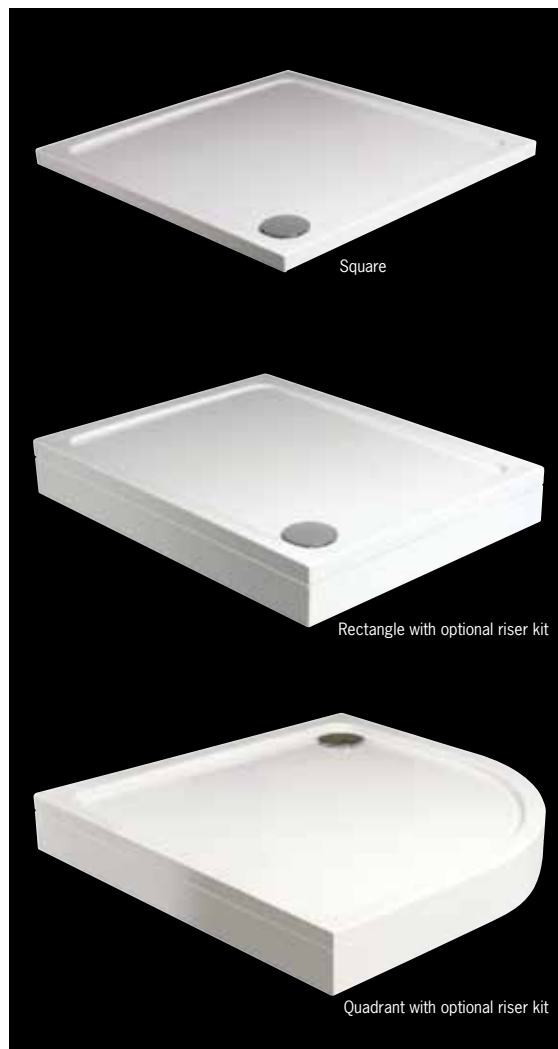

JT40 FUSION - ULTRA LIGHT FLAT TOP ACRYLIC CAPPED RESIN 40MM LOW PROFILE

JT40 FUSION®

(White)		No. Riser kit to suit tray	Flat top
Square	760 x 760mm	1.	£97
	800 x 800mm	1.	£113
	900 x 900mm	1.	£191
	1000 x 1000mm	2.	£307
Rectangle	1000 x 800mm	1.	£203
	1000 x 900mm	1.	£203
	1100 x 760mm	1.	£216
	1100 x 800mm	1.	£216
	1200 x 760mm	1.	£212
	1200 x 800mm	1.	£212
	1200 x 900mm	1.	£246
	1400 x 900mm	2.	£361
	1500 x 760mm	2.	£407
	1500 x 800mm	2.	£407
	1600 x 800mm	2.	£453
Quadrant	1700 x 760mm	2.	£476
	1700 x 800mm	2.	£476
	800 x 800mm	3.	£154
	900 x 900mm	3.	£171
	1000 x 1000mm	3.	£361
Offset quadrant (handed)	900 x 760mm	4.	£235
	1000 x 800mm	4.	£265
	1200 x 800mm	4.	£292
	1200 x 900mm	4.	£327
WASTE:			
Chrome waste to suit	90mm		£42
OPTIONAL RISER KITS (Feet & panel set to raise tray):			
1. Square/rectangle	1200mm		£75
2.	1700mm		£75
3. Quadrant	1000mm		£75
4. Offset quadrant	1200mm		£75