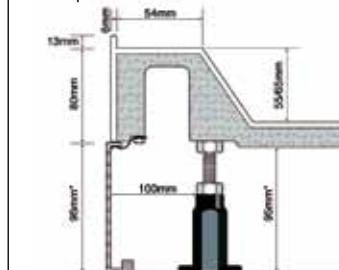

► SHOWER TRAYS

SIMPLICITY - ACRYLIC CAPPED STONE RESIN

		Code	Flat top	Code	With upstands
(White only)					
Square	760 x 760mm	L5331	£81	L5342	£106
	800 x 800mm	L5332	£92	L5343	£118
	900 x 900mm	L5333	£145	L5344	£194
Rectangle	900 x 800mm	L5334	£151	L5345	£186
	1000 x 800mm	L5335	£175	L5346	£222
	1200 x 760mm	L5336	£157	L5347	£216
	1200 x 800mm	L5337	£176	L5348	£231
	1200 x 900mm	L5338	£216	L5349	£263
Quadrant	800 x 800mm	L5339	£138	L5350	£176
	900 x 900mm	L5340	£154	L5351	£201
OPTIONAL RISER KITS (Feet & panel set for raising tray):					
Square	800 x 800mm	L5353	£55	For 760/800 square trays	
	900 x 900mm	L5354	£58	For 900 square tray	
Rectangle	1200 x 900mm	L5355	£61	For all rectangle trays	
Quadrant	900 x 900mm	L5356	£70	For 800/900 quadrant trays	

JT ULTRA CAST & MERLIN - ACRYLIC CAPPED STONE RESIN

		Flat top	With upstands	Flat top	With upstands
(White, Pergamon & Soft Cream)					
Square	700 x 700mm	£78	£98	£131	£160
	760 x 760mm	£78	£98	£131	£160
	800 x 800mm	£88	£110	£152	£182
	900 x 900mm	£149	£188	£203	£243
	1000 x 1000mm	£239	£301	£336	£403
Rectangle	800 x 700mm	£148	-	£207	-
	900 x 700mm	£154	£194	£216	£260
	900 x 760mm	£154	£194	£216	£260
	900 x 800mm	£154	£194	£216	£260
	1000 x 760mm	£160	£201	£225	£272
	1000 x 800mm	£164	£207	£231	£279
	1000 x 900mm	£209	£263	£294	£355
	1100 x 760mm	£169	-	£236	-
	1100 x 800mm	£169	£211	£242	£288
	1200 x 760mm	£160	£201	£225	£272
	1200 x 800mm	£179	£224	£258	£308
	1200 x 900mm	£198	£248	£275	£328
	1400 x 800mm	£298	-	£428	-
	1400 x 900mm	£298	£372	£428	£509
1500 x 760mm	£336	-	£470	-	
1600 x 800mm	£367	-	£514	-	
1700 x 700mm	£385	-	£539	-	
Quadrant	800 x 800mm	£134	£134	£188	£188
	900 x 900mm	£149	£188	£203	£243
	1000 x 1000mm	-	£301	-	£403
Offset quadrant (handed)	900 x 760mm	£212	-	£254	-
	900 x 800mm	£233	-	£281	-
	1000 x 800mm	£236	-	£284	-
	1200 x 800mm	£255	-	£306	-
	1200 x 900mm	£286	-	£343	-